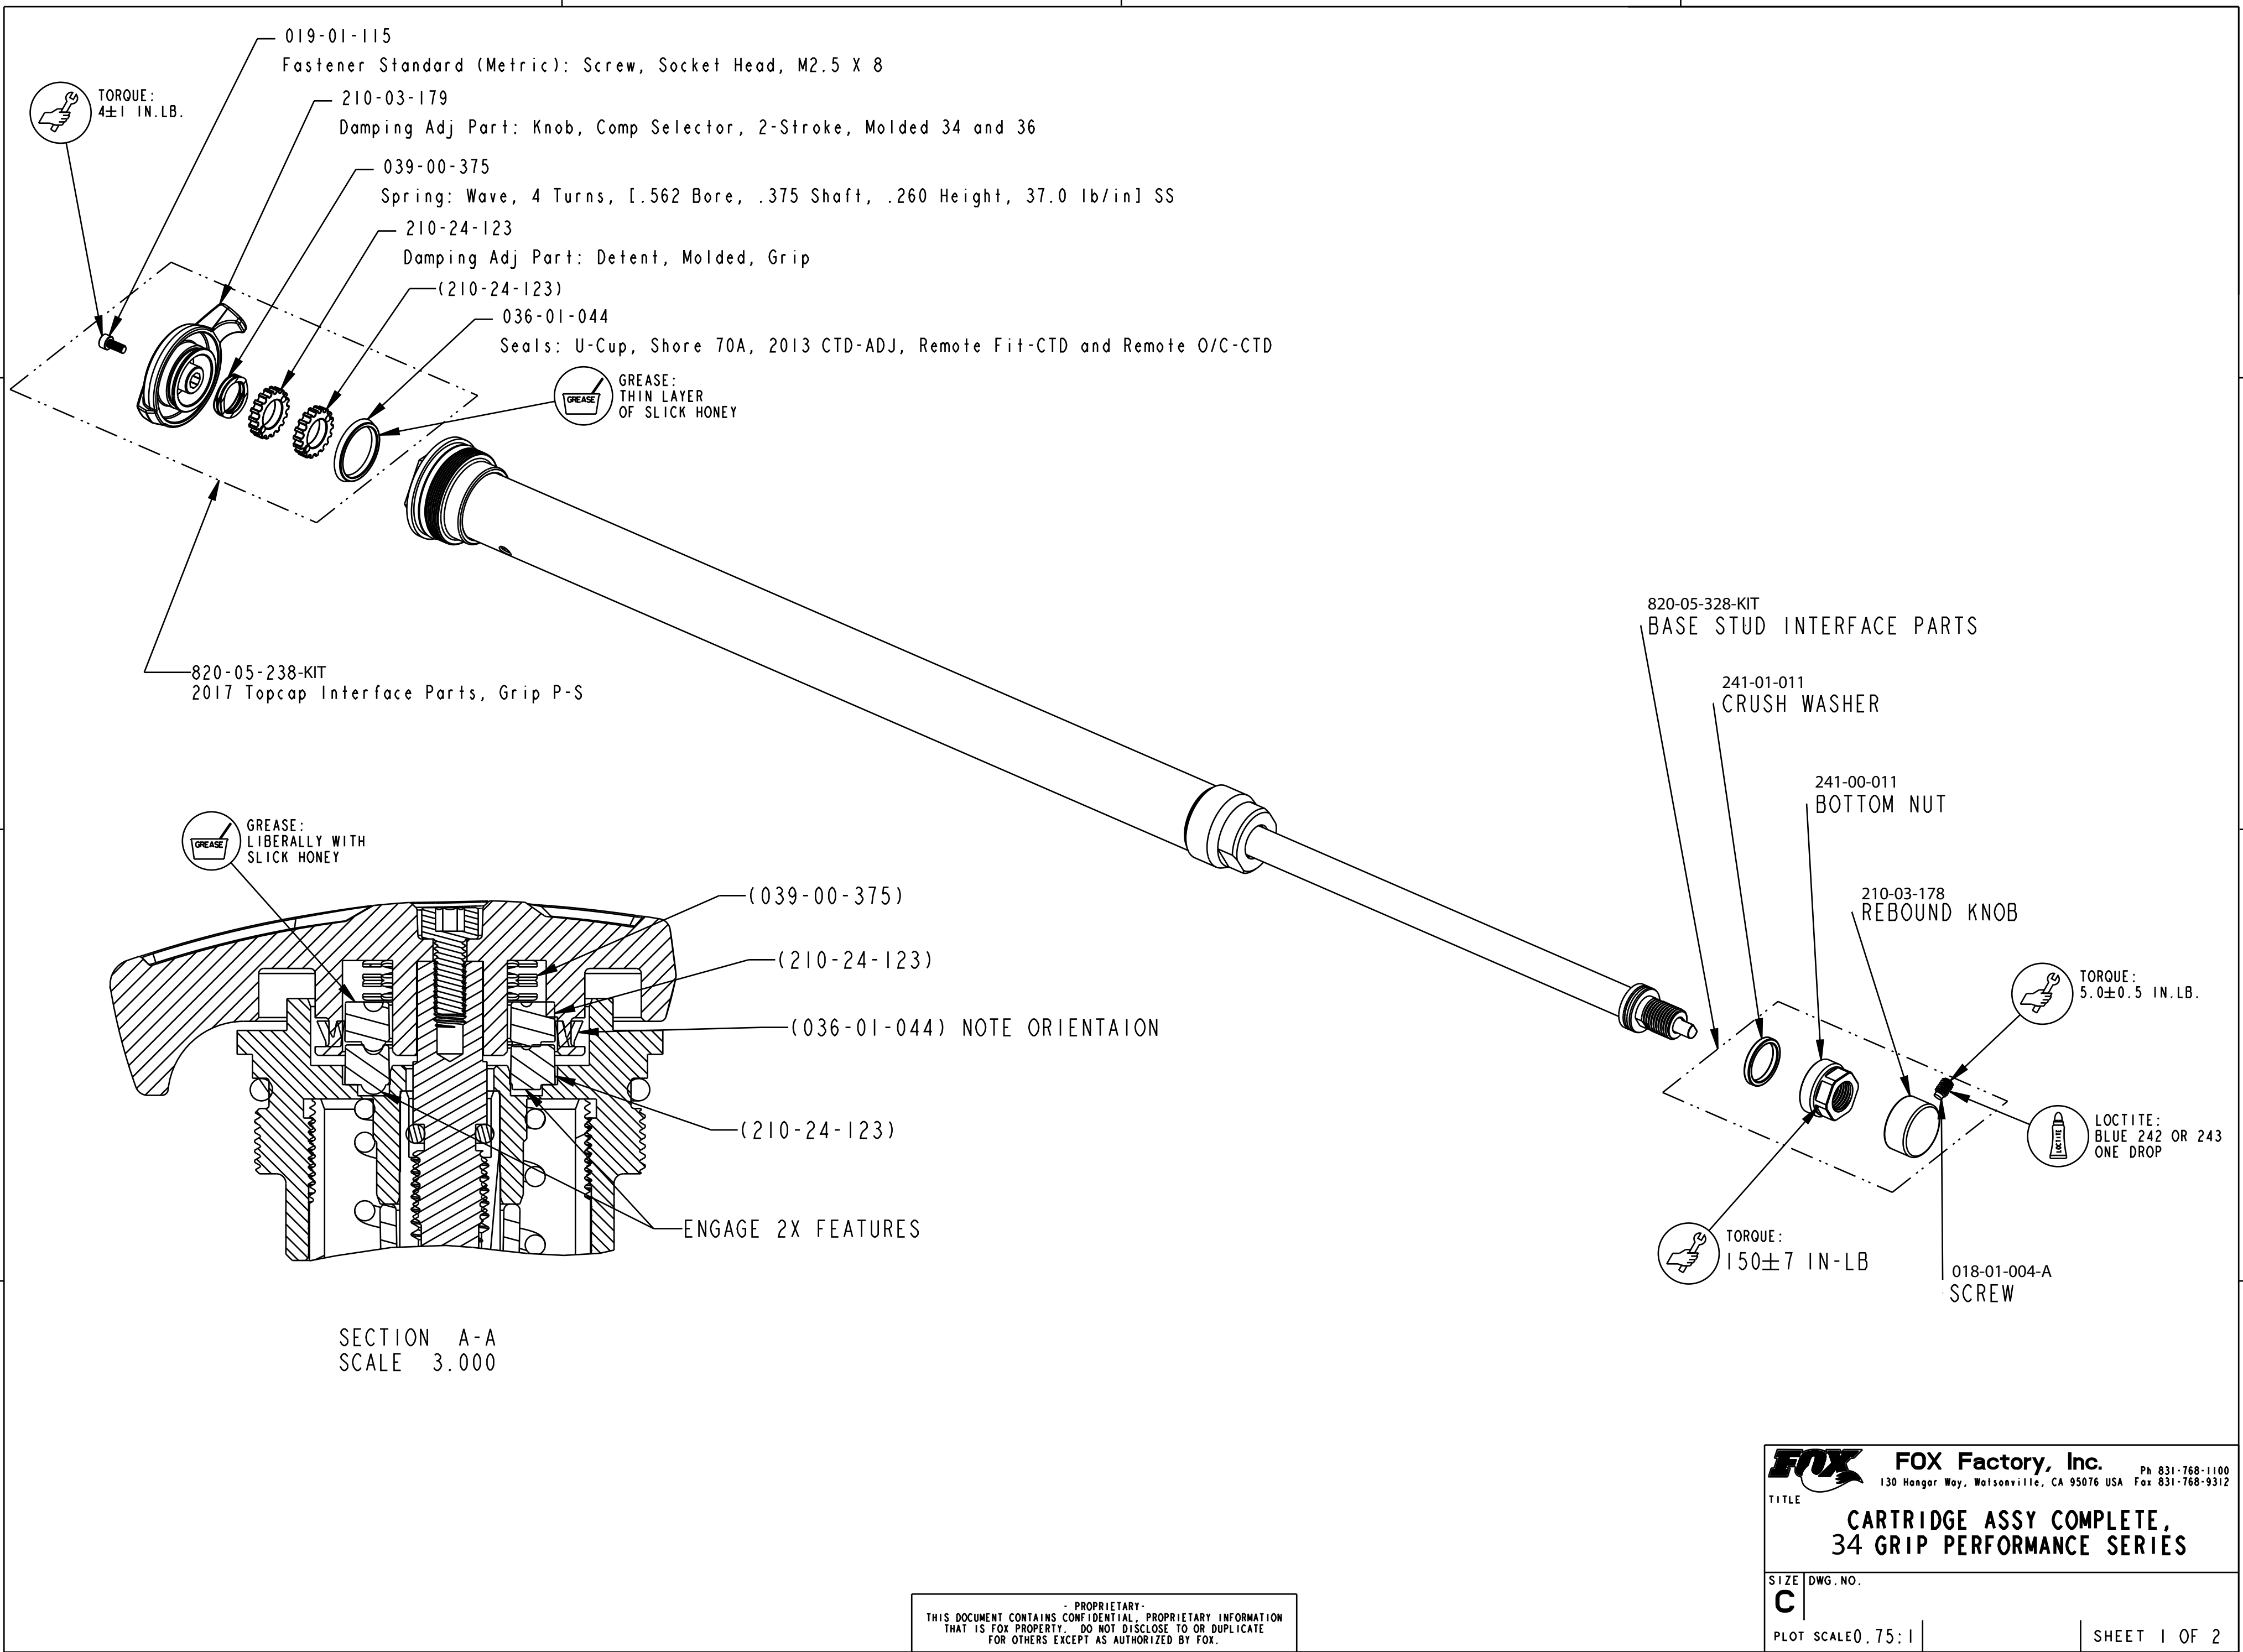

4

3

2

1

- PROPRIETARY -  
THIS DOCUMENT CONTAINS CONFIDENTIAL, PROPRIETARY INFORMATION  
THAT IS FOX PROPERTY. DO NOT DISCLOSE TO OR DUPLICATE  
FOR OTHERS EXCEPT AS AUTHORIZED BY FOX.

<b>FOX</b>		<b>FOX Factory, Inc.</b>	Ph 831-768-1100
		130 Hangar Way, Watsonville, CA 95076 USA	Fax 831-768-9312
TITLE			
<b>CARTRIDGE ASSY COMPLETE, 34 GRIP PERFORMANCE SERIES</b>			
SIZE DWG. NO.			
<b>C</b>			
PLOT SCALE 0.75:1		SHEET 1 OF 2	